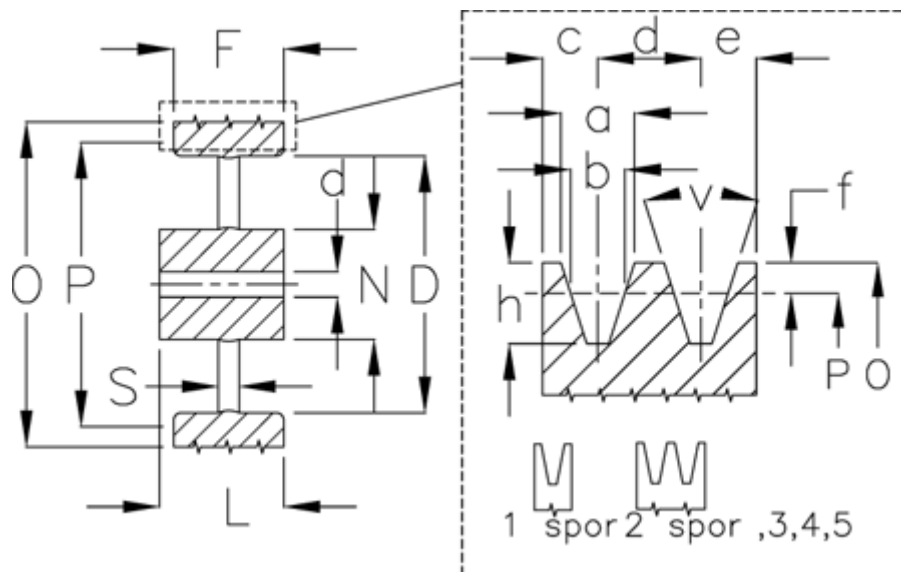

Article number: 60410130002

Description: V-belt pulley, no bore B 300/2

Measures

D	= 258	S	= 15
d	= 20	Type	= B
F	= 44.0		
L	= 55		
N	= 80		
Number of ribs	= 2		
O	= 307.0		
P	= 300		